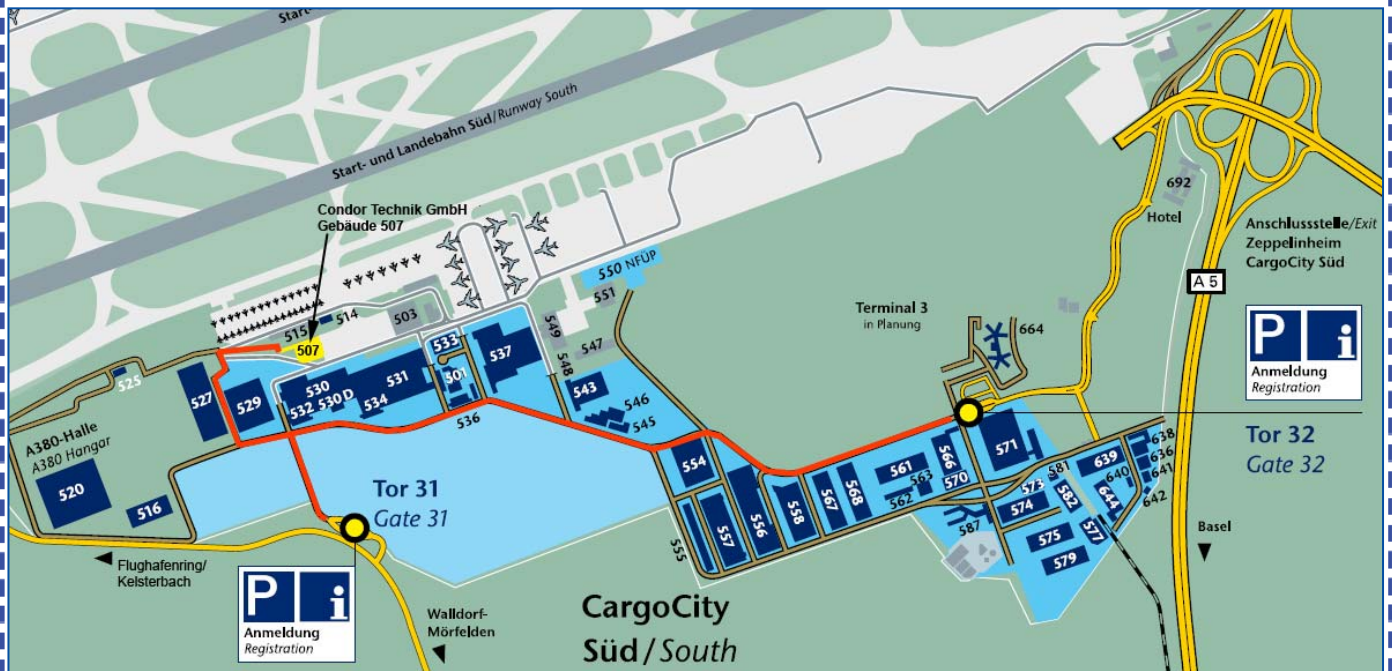

Map of how to find Condor Technik GmbH, Cargo City Süd

By car

- Leave the A5 Autobahn at the Zeppelinheim/Cargo City Süd exit, towards Gate 32, Building 507
- From the Kelsterbach Airporting direction, Gate 31, Building 507

By shuttle bus

- Shuttle bus route "CCS Tor 31" Bus stop at Building 527
5 minute walk to Building 507
Departs every 30 minutes
from 05:22 – 21:52
- Shuttle bus route "Ost Tor 31 über Tor 1 und 3" (with Fraport pass only)
Bus stop at Building 527
5 min walk to Building 507
Departs every 15 minutes
from 03:51 – 0:36